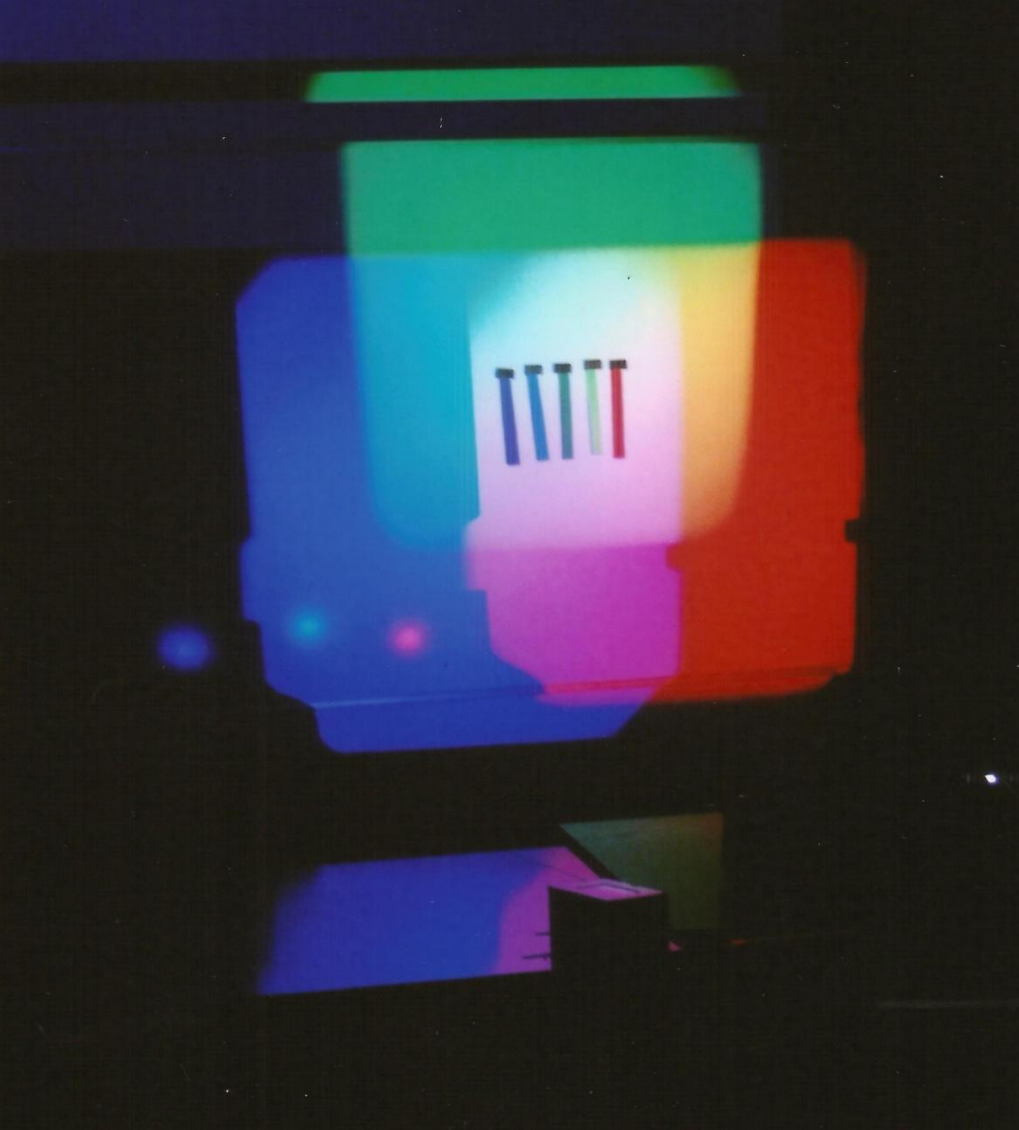

SKŁADANIE BARW

* Kolorowe paski w
świecie białym