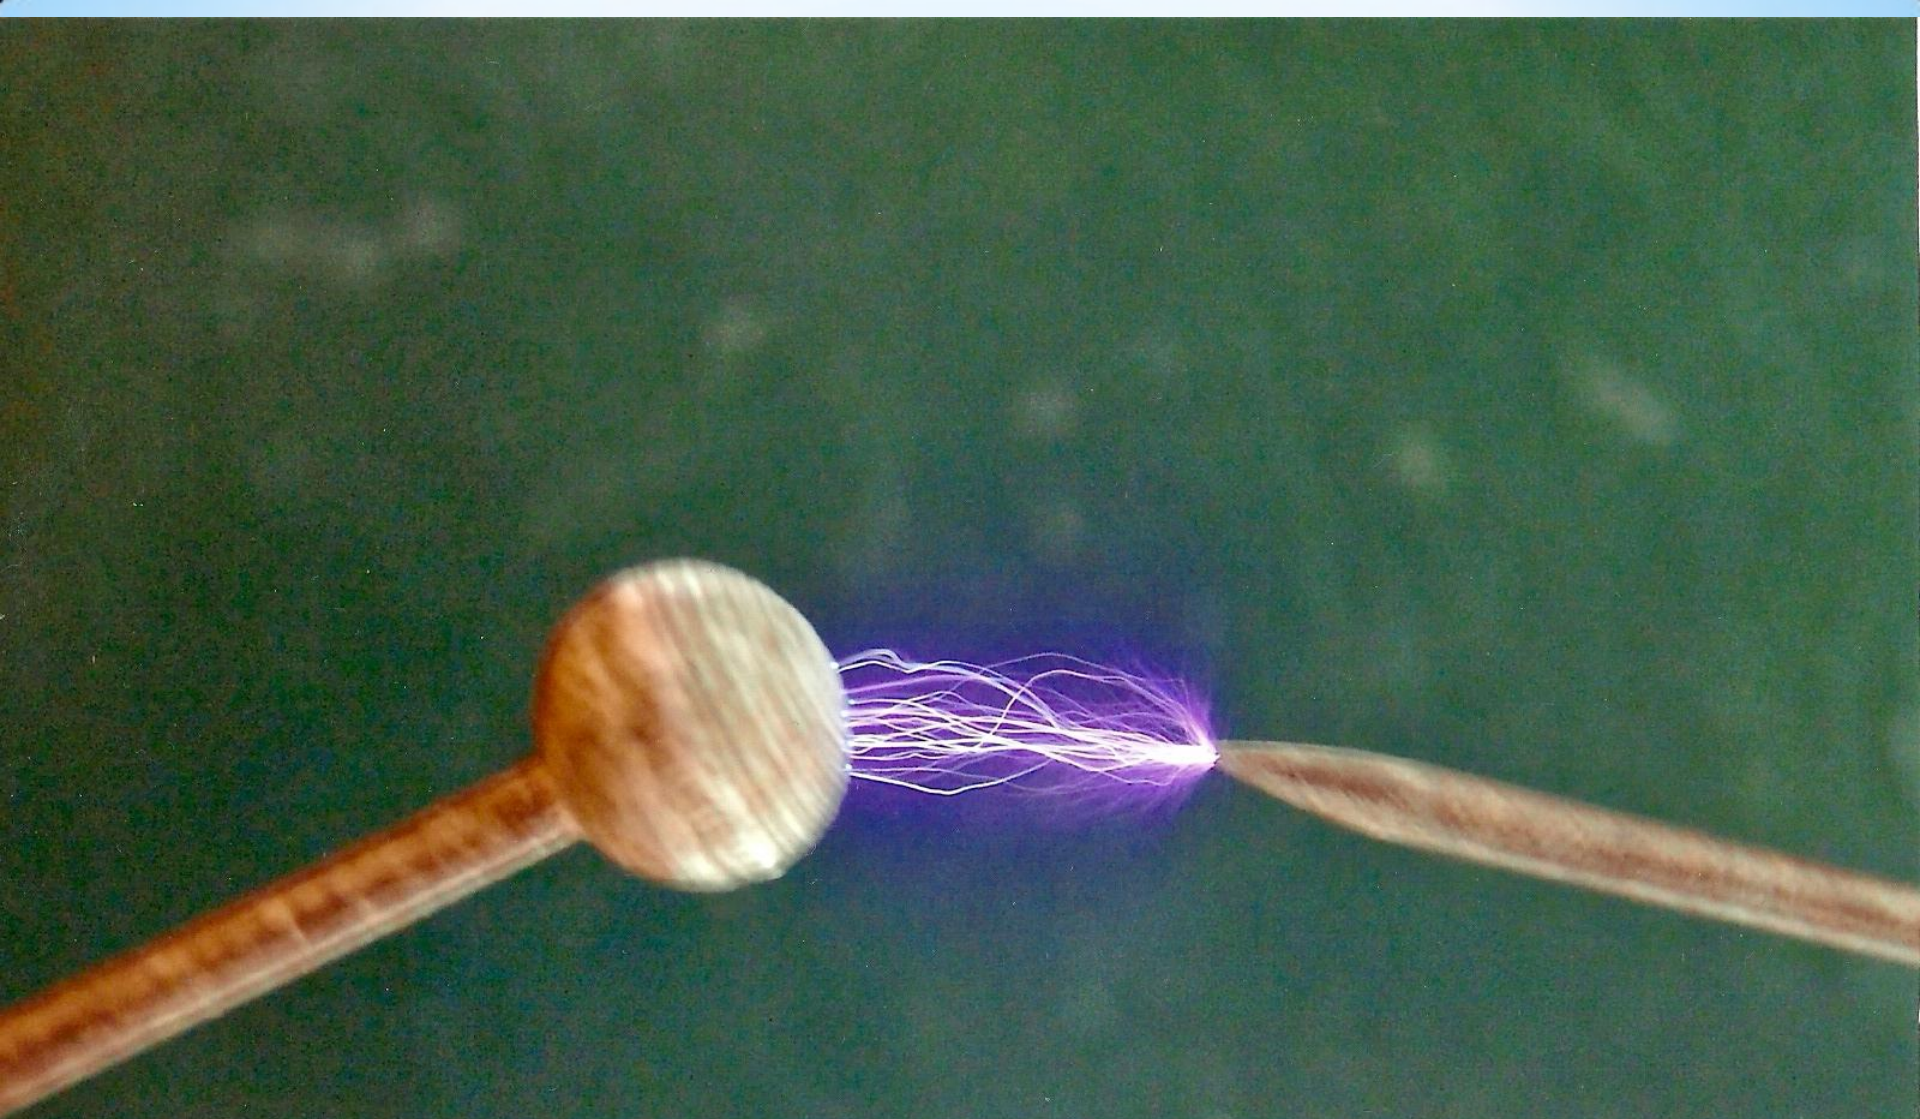

„Przeskok iskry elektrycznej”